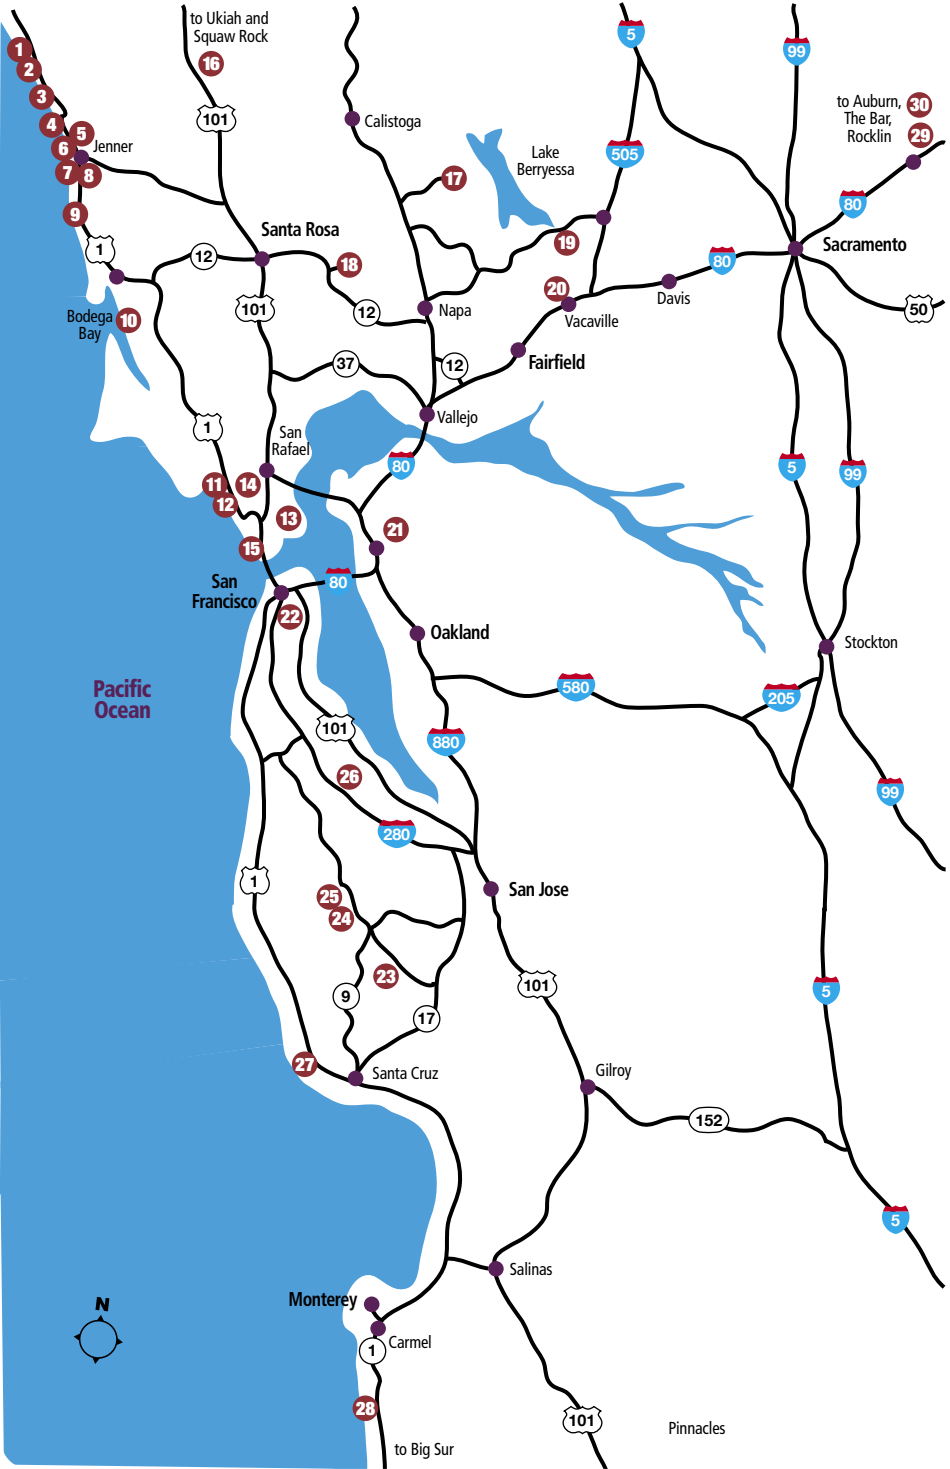

Bay Area Overview Map

Contents

Introduction	9	East Bay/San Francisco	
When to Climb	9	21. Berkeley	90
Dining	10	Indian Rock	93
Bouldering Ratings	13	Mortar Rock	97
History	14	Little Yosemite	99
North Coast		Remillard Park	99
1. Salt Point	17	Grizzly Peak	100
2. Fort Ross	18	22. Glen Canyon	102
3. Sea Crag	24	South Bay	
4. Twin Coves	25	23. Castle Rock	106
5. Super Slab	26	Castle Rock Boulders	112
6. River Mouth	30	Castle Rock Falls	115
7. Goat Rock	32	Goat/Billy Goat Rock	116
8. Pomo Canyon	40	Klinghoffers	117
9. Marshall Gulch	44	Indian Rock	119
10. Dillon Beach	45	24. Aquarian Valley	122
North Bay		25. Skyline	128
11. Stinson Beach	46	26. Farm Hill	129
12. Mickey's Beach	52	27. Panther Beach	130
13. Ring Mountain	60	28. Granite Creek	132
14. Mount Tamalpais	64	East of The Bay	
15. Marin Headlands	65	29. Rocklin	136
16. Squaw Rock	66	30. The Bar	137
17. Mossy Rock	67	Appendix	
18. Sugarloaf Ridge	68	More from SuperTopo	138
19. Putah Creek	76	About the Author	140
20. Vacaville	82	Index	141